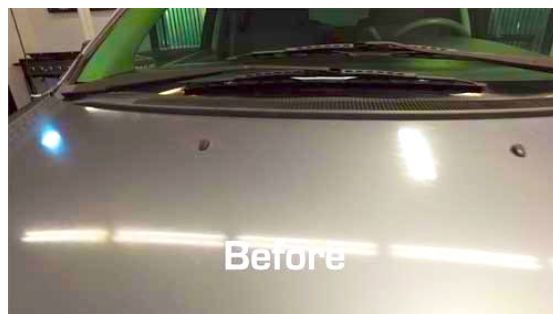

FEATURES:

Usage: Wax
 Color: Pink
 Scent: Cherry
 Shelf Life: 1 Year
 Surface: Paint
 Biodegradable: No
 Dilution: None
 VOC Compliant: Yes

BENEFITS:

Highly recommended for dark cars.

WARNINGS:

Harmful if swallowed
 Causes skin irritation
 Causes serious eye irritation